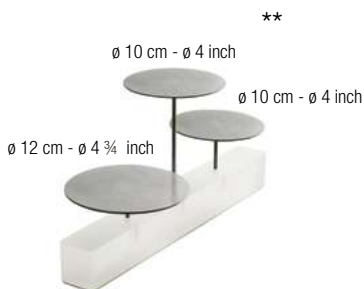

BRICKS RECT. 3 PLATEAUX
BRICKS BAR RECTANGULAR 3 TRAYS

Nacryl blanc + inox finition argent brossé
White Nacryl + stainless steel brushed silver finish

660440

32 x 12 x 16 cm
12 1/2 x 4 3/4 x 6 1/4"