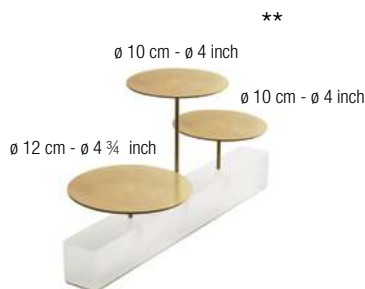

BRICKS RECT. 3 PLATEAUX
BRICKS BAR RECTANGULAR 3 TRAYS

Nacryl blanc + inox finition or brossé
White Nacryl + stainless steel brushed gold finish

660441

32 x 12 x 16 cm
12 1/2 x 4 3/4 x 6 1/4"