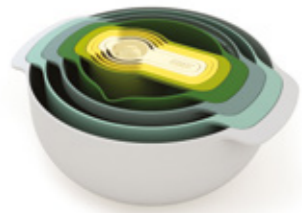

Nest™ 9 Plus
Compact food preparation set
Design by Morph
(40076) Opal
H15 x W31.5 x D26 cm
(H5.9 x 12.4 x D10.2 inches)