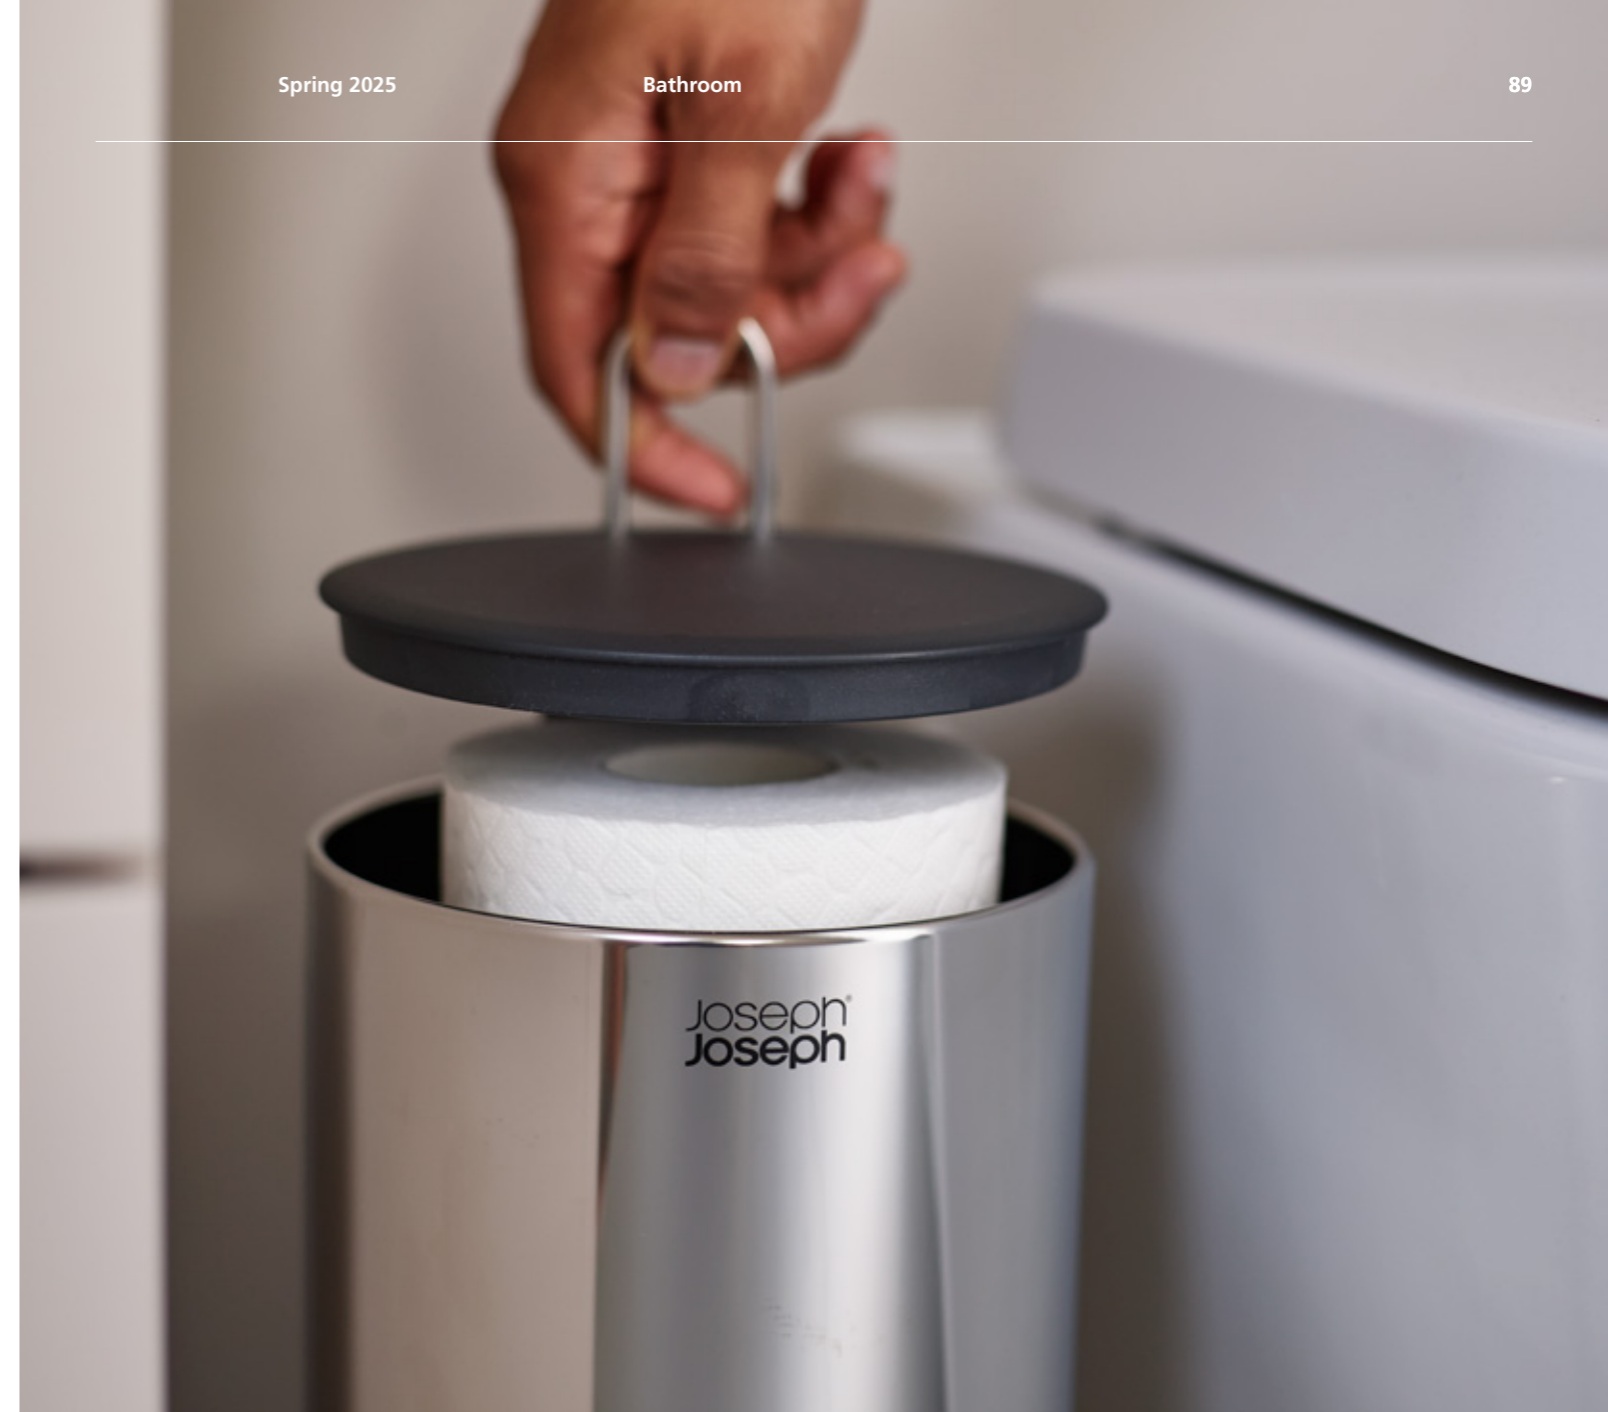

EasyStore™ Plus
Toilet paper stand with
Flex™ toilet brush
(70519) White
H76 x W17.5 x D23.5 cm
(H29.9 x W6.9 x D9¼ inches)

EasyStore™
Toilet paper stand
(70518) White
H68 x W16.5 x D22.5 cm
(H26¾ x W6½ x D8.9 inches)