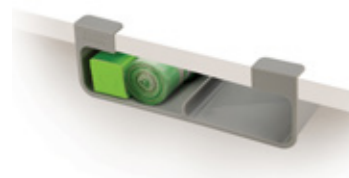

CupboardStore™
Set of 4 in-cupboard pan lid holders
(85149) Grey
H3.7 x W19 x D2.3 cm
(H1½ x W7½ x D1 inches)

CupboardStore™
Under-shelf film, foil
and bag organiser
(85177) Grey
H9 x D22 x W26.3 cm
(H3½ x D8¾ x W9¼ inches)