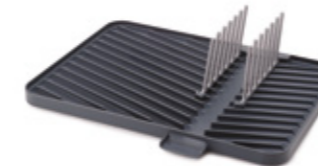

Flip-Up™
Adjustable draining board
Design by Studio17 Design
(85139)
H2.4 x W40 x D31.9 cm
(H1 x W15¾ x D12½ inches)