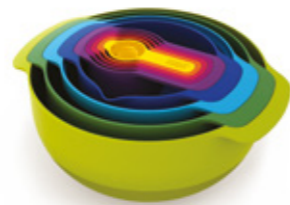

Cut&Carve™ Plus
Multi-function chopping board
(60208) Large black
H2.5 x W41 x D29 cm
(H1 x W16½ x D11½ inches)

Cut&Carve™ Plus
Multi-function chopping board
(60211) Extra large black
H2.5 x W47.1 x D33.4 cm
(H1 x W18½ x D13.14 inches)

Cut&Carve™ Plus
Multi-function chopping board
(60207) Large red
H2.5 x W41 x D29 cm
(H1 x W16½ x D11½ inches)

Cut&Carve™ Plus
Multi-function chopping board
(60210) Extra large red
H2.5 x W47.1 x D33.4 cm
(H1 x W18½ x D13.14 inches)

Cut&Carve™ Bamboo
Multi-function chopping board
(60142)
W40 x D30 x H3.5 cm
(W15½ x D12 x H1½ inches)

Bowls, weighing & measuring

Nest™ 9 Steel
Compact food preparation set
Design by Morph
(95032)
H15 x W31.5 x D26 cm
(H5.9 x 12.4 x D10.2 inches)