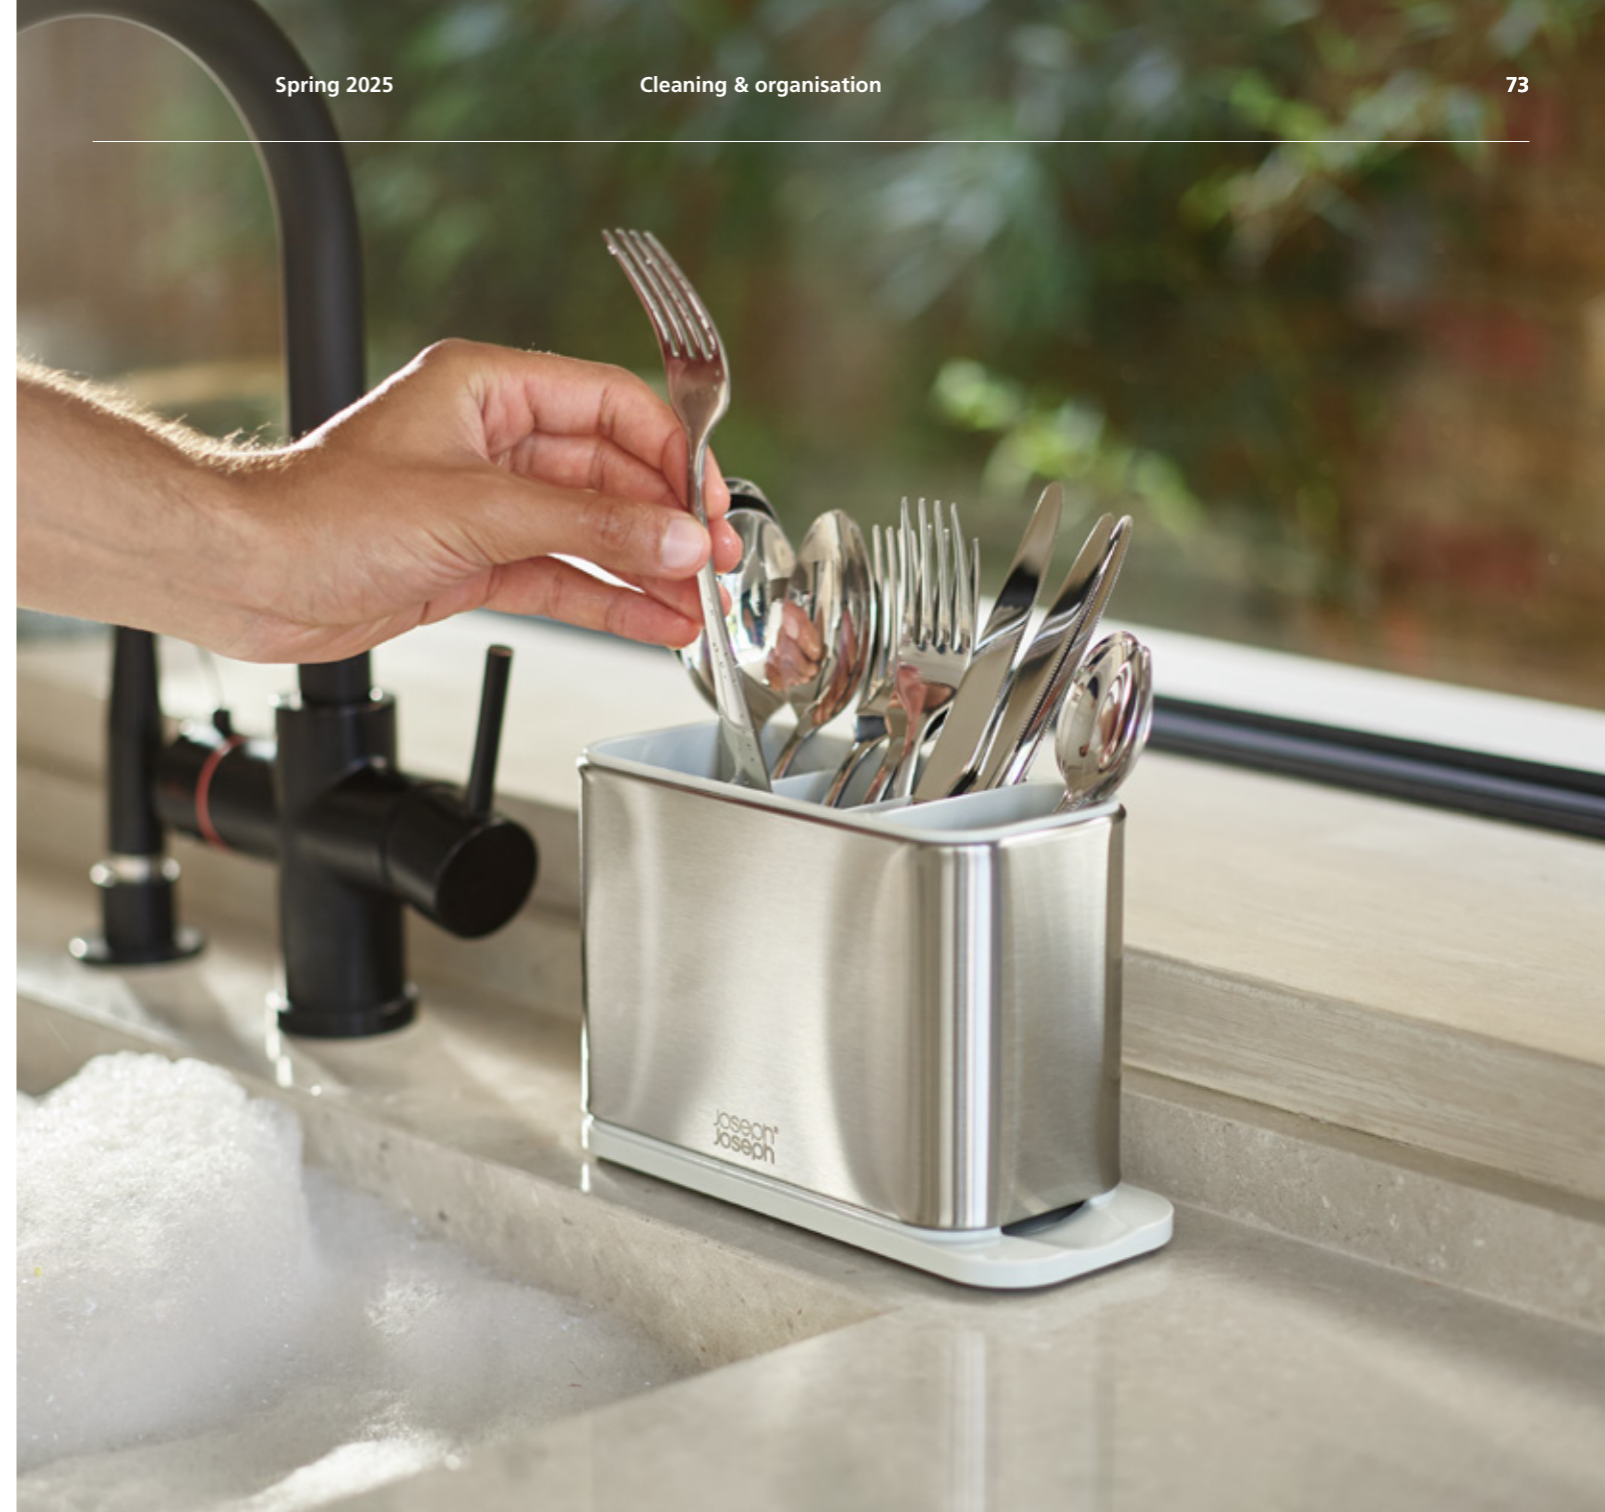

Wash&Drain™
Dishwashing bowl with straining plug
Design by Morph
(85056) Grey
W31 x D30 x H20 cm
(W12¼ x D12 x H8 inches)

SinkStore™
Tiered sink tidy
(851691) Grey
H11.8 x W17.8 x D12.3 cm
(H4.6 x W7 x D4.8 inches)

Surface™
Stainless-steel cutlery drainer
(851694) Stone
H13.5 x W20.2 x D8.4 cm
(H5.3 x W8 x D3.3 inches)

Surface™
Stainless-steel sink tidy
(851693) Stone
H12.8 x W18 x D12.5 cm
(H5 x W7.1 x D4.9 inches)

Surface™
Stainless-steel sink tidy
(85112)
(85134) USA only
H12.5 x W18 x D12.8 cm
(H5 x W7 x D5 inches)

Surface™
Stainless-steel sink tidy small
(85133) USA only
H12 x W10.2 x D12.8 cm
(H4.7 x W4 x D5 inches)

Surface™
Tiered stainless-steel utensil pot
(851645)
H16.9 x W14 x D15 cm
(H6.7 x W6 x D5.9 inches)

Surface™
Tiered stainless-steel sink tidy
(851646)
H11.9 x W17.5 x D12 cm
(H4.7 x W7 x D4.7 inches)

Presto™
Hygienic soap dispenser
(85137) Grey
H14.6 x W7.3 x D7.3 cm
(H5¾ x W2¾ x D2¾ inches)

Palm Scrub™
Soap dispensing washing-up brush
with storage stand
Design by DonaldWentworth
(85005) Grey
D9 x W9 x H13.5 cm
(D3½ x W3½ x H5½ inches)