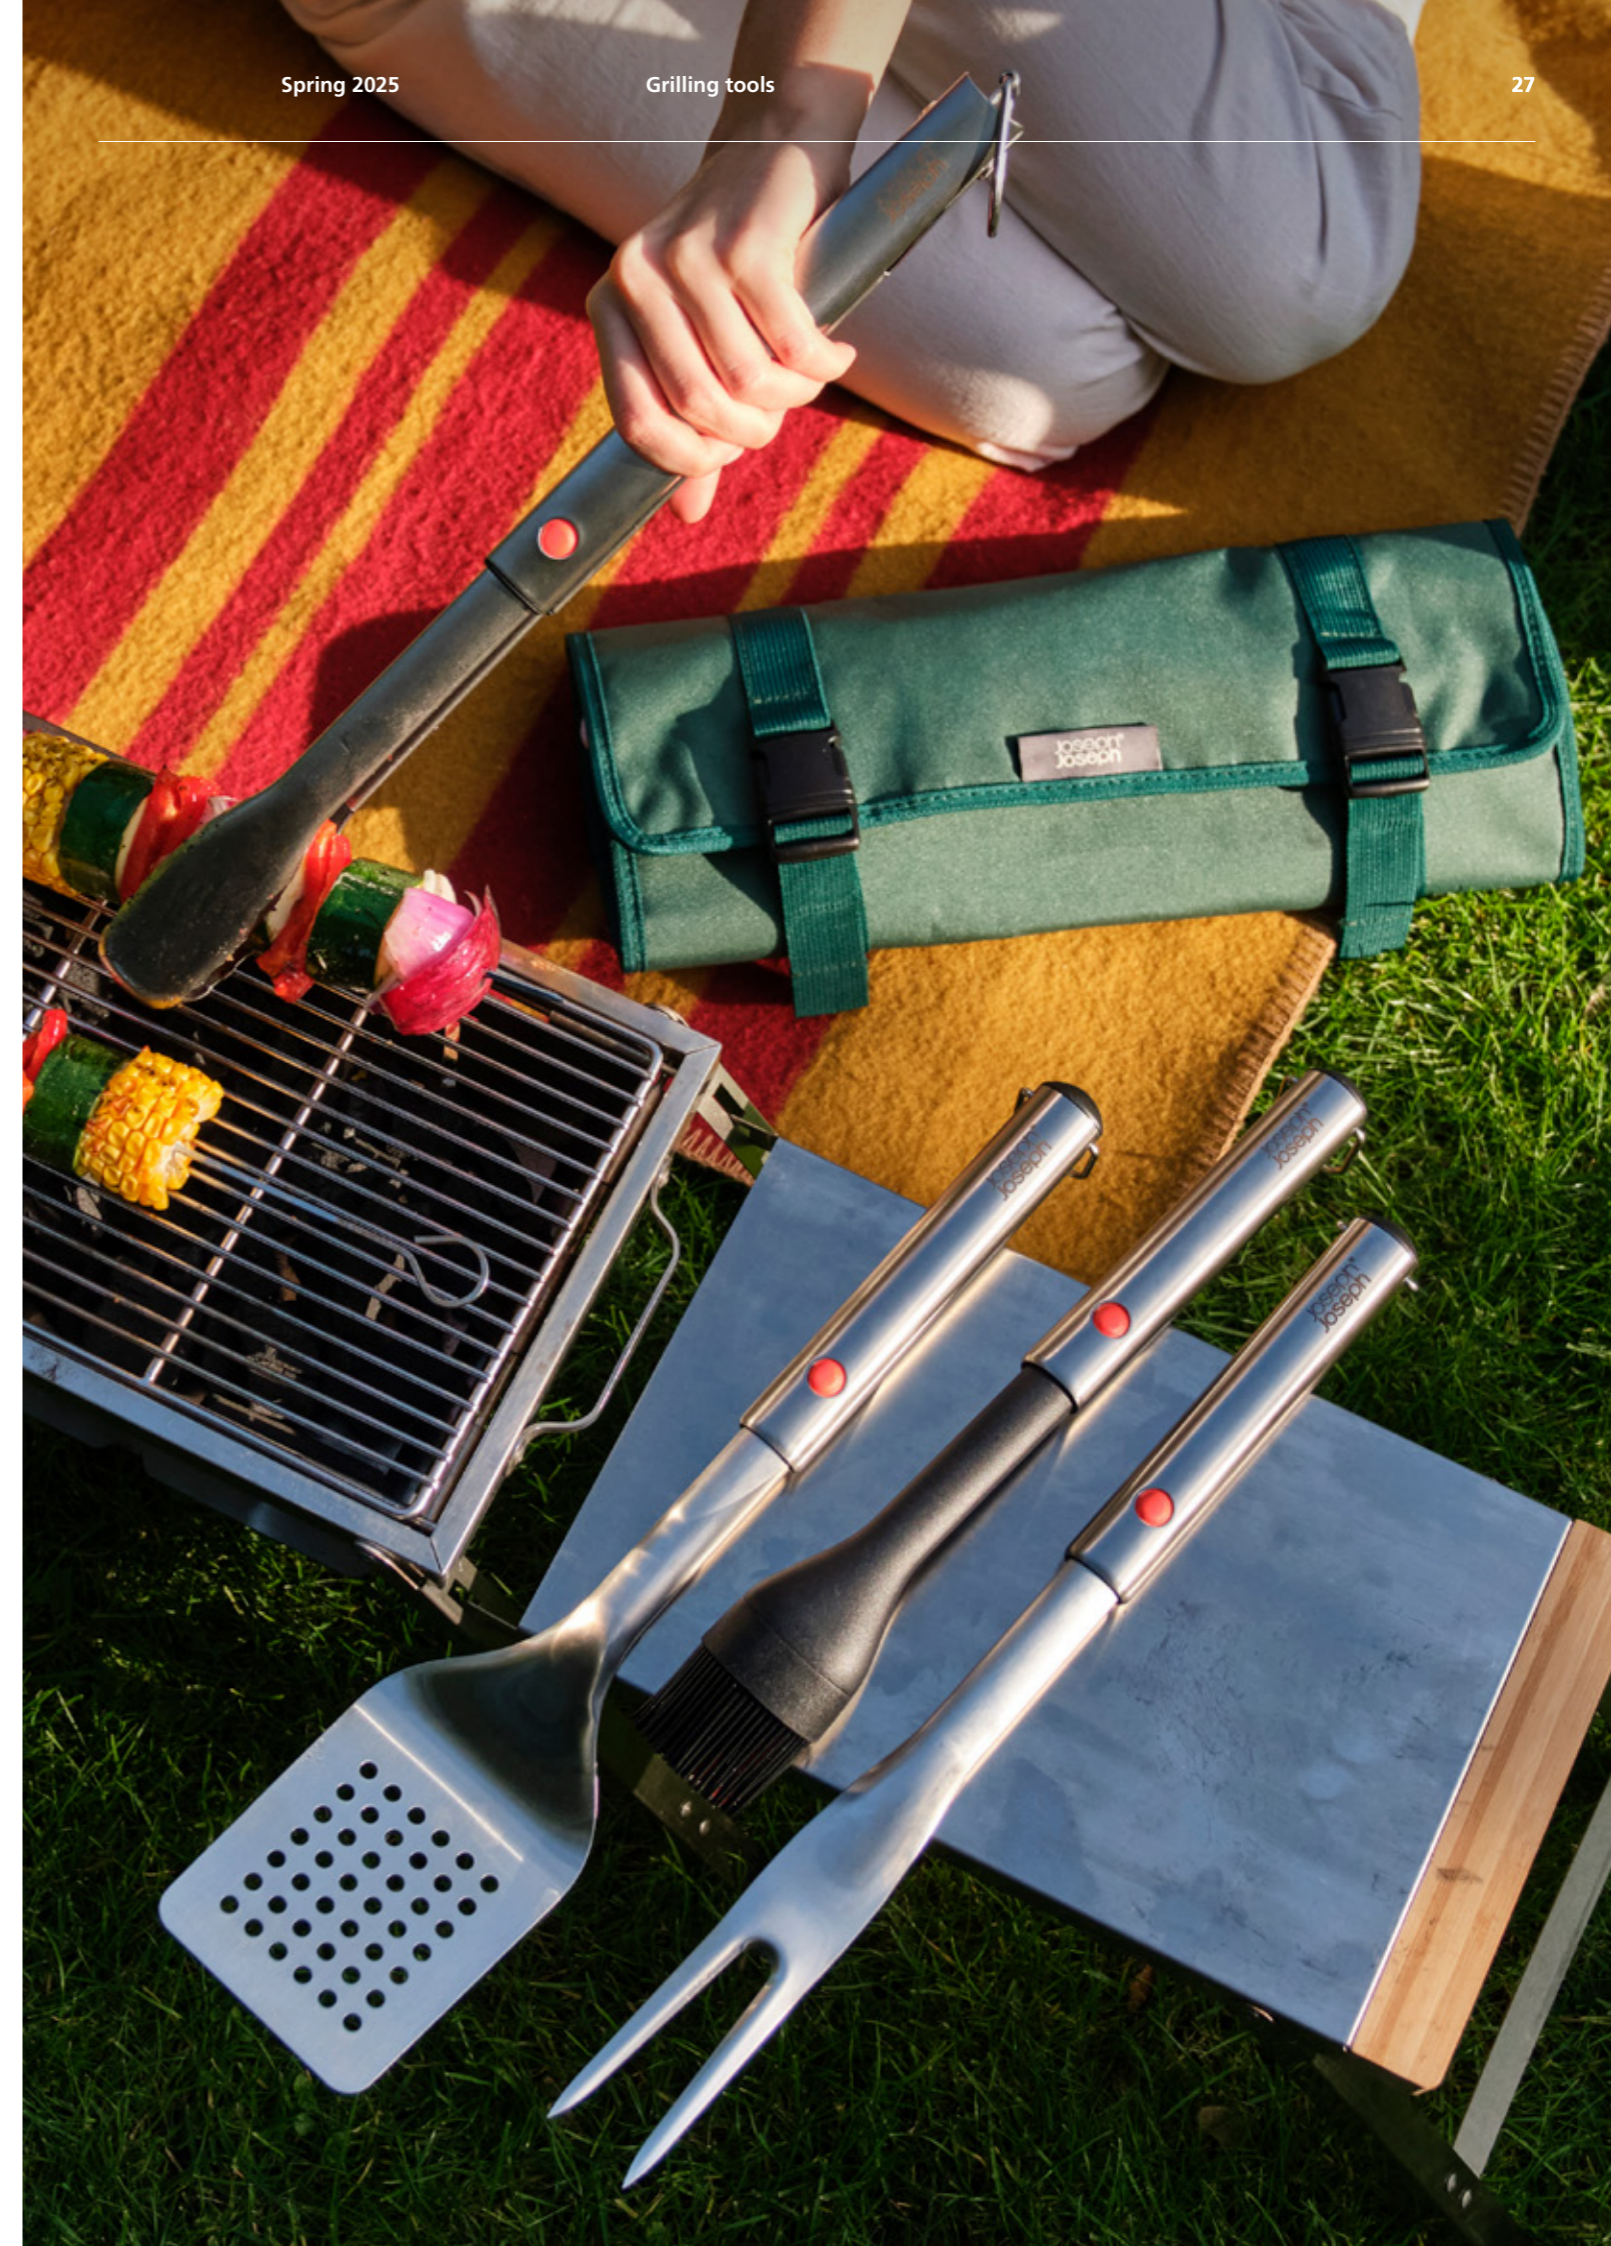

Grilling tools

NEW

GrillOut™
4-piece BBQ utensil set with
storage case
(2000001)

NEW

GrillOut™
2-piece BBQ turner & tongs set with
retractable heads
(2000003)

NEW

GrillOut™
3-piece BBQ turner, tongs & fork set
with retractable heads
(2000004)

NEW

GrillOut™
BBQ silicone basting brush with
retractable head
(2000005)
Open: H34.9 x W5.1 x D6.2 cm
(H13.7 x W2.0 x D2.4 inches)
Closed: H27.5 x W5.1 x D6.2 cm
(H10.8 x W2.0 x D2.4 inches)

NEW

GrillOut™
Heavy-duty BBQ cleaning brush with
retractable head
(2000006)
Open: H39.9 x W9.7 x D5.1 cm
(H15.7 x W3.8 x D2.0 inches)
Closed: H32.0 x W9.7 x D5.1 cm
(H12.6 x W3.8 x D2.0 inches)

NEW

GrillOut™
BBQ fork with retractable head
(2000007)
Open: H41.7 x W3.6 x D2.2 cm
(H16.4 x W1.4 x D0.9 inches)
Closed: H35.0 x W3.6 x D2.2 cm
(H13.8 x W1.4 x D0.9 inches)

NEW

GrillOut™
BBQ tongs with retractable arms
(2000008)
Open: H42.5 x W3.7 x D4.2 cm
(H16.7 x W1.4 x D1.6 inches)
Closed: H34 x W3.7 x D4.2 cm
(H13.4 x W1.4 x D1.6 inches)

NEW

GrillOut™
BBQ turner with retractable head
(2000009)
Open: H41.7 x W9.5 x D3.4 cm
(H16.4 x W3.7 x D1.3 inches)
Closed: H34.5 x W9.5 x D3.4 cm
(H13.6 x W3.7 x D1.3 inches)

NEW

GrillOut™
BBQ turner tongs with
retractable head
(2000010)
Open: H44.8 x W9.4 x D4.9 cm
(H17.6 x W3.7 x D1.9 inches)
Closed: H36 x W9.4 x D4.9 cm
(H14.2 x W3.7 x D1.9 inches)